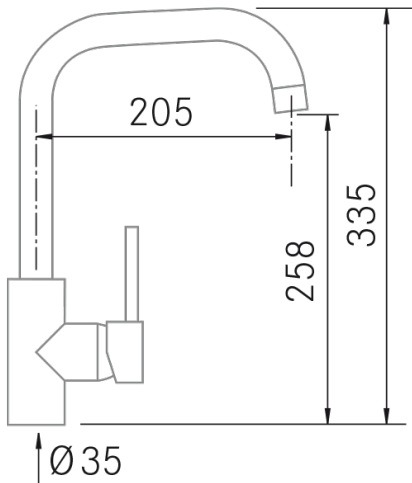

Informations techniques

- **Dimensions du produit emballé**: 42 x 7 x 27 cm.
- **Volume**: 0,007938 M³.
- **Poids du produit emballé**: 1,6 Kg.
- **Code EAN** 8421210229593

Nahla - Matt black

Ref: 40221

Faucets

FRECAN

EN

Technical Drawing

Features

Description:

- **Type:** Fixed
- **Finish:** Matt black
- **Spout swivel:** 360°
- **Removable head:** No

Specifications:

- **Aerator-shower exchanger:** No
- **Purified water:** No
- **Maximum height:** 335 mm.
- **Type of control:** Single lever mixer
 - **Control knob rotation:** 90°
 - **Control Rotation:** Left: 90° - Right: 0°
- **Flow rate:** 6 l/min.
- **Water saver:** No
- **Energy Saving:** No

Installation:

- **Minimum distance from wall:** 10 mm.
- **Orifice diameter:** 35 mm.
- **Type of fixing:** Fixing screw
- **Inlet pipe connection:** 3/8"
- **Length of water supply pipes:** 450 mm.
- **Optionals:** -

Technical Information

- **Packaged Product Dimensions:** 42 x 7 x 27 cm.
- **Volume:** 0,007938 M³.
- **Packaged Product Weight:** 1,6 Kg.
- **EAN Code:** 8421210229593