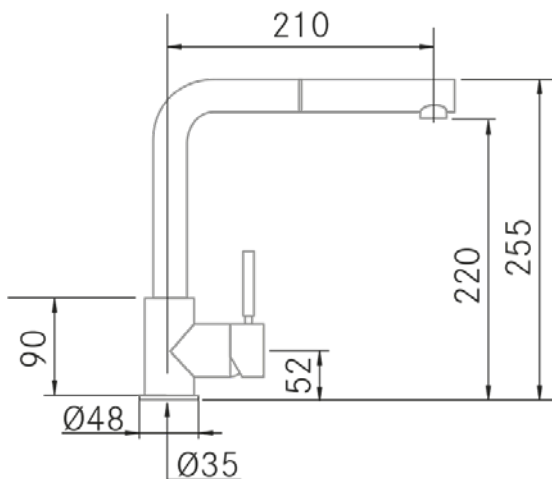

Technical Information

- Packaged Product Dimensions: 60 x 8 x 34 cm.
- Volume: 0,01632 M³.
- Packaged Product Weight: 2 Kg.
- EAN Code: 8,42121E+12

Dual PVD - Gold

FRECAN

Ref: 40229

Faucets

EN

Technical Drawing

Features

Description:

- **Type:** Removable
- **Finish:** Gold
- **Spout swivel:** 360°
- **Removable head:** Yes (LTN)

Specifications:

- **Aerator-shower exchanger:** No
- **Purified water:** No
- **Maximum height:** 255 mm.
- **Type of control:** Single lever mixer
 - **Control knob rotation:** 90°
 - **Control Rotation:** Left: 80° - Right: 10°
- **Flow rate:** 12 l/min.
- **Water saver:** No
- **Energy Saving:** No

Installation:

- **Minimum distance from wall:** 20 mm.
- **Orifice diameter:** 35 mm.
- **Type of fixing:** Wide Thread
- **Inlet pipe connection:** 3/8"
- **Length of water supply pipes:** 380 mm.
- **Optionals:** -

Technical Information

- **Packaged Product Dimensions:** 60 x 8 x 34 cm.
- **Volume:** 0,01632 M³.
- **Packaged Product Weight:** 2 Kg.
- **EAN Code:** 8421210258517