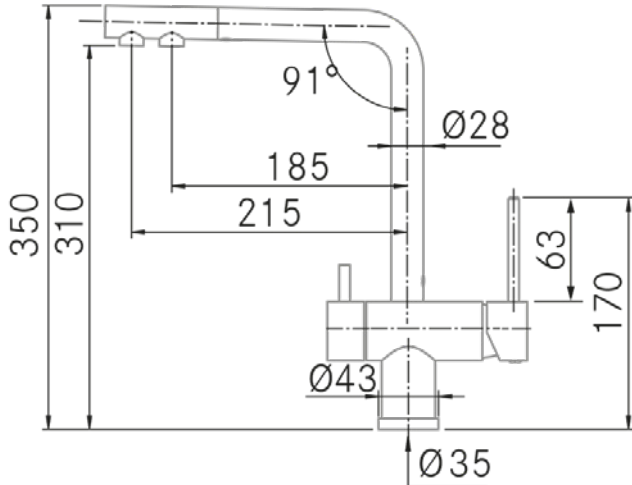

## Technical Information

- **Packaged Product Dimensions**: 45 x 7 x 41 cm.
- **Volume**: 0.012915 M<sup>3</sup>.
- **Packaged Product Weight**: 2,7 Kg.
- **EAN Code**: 8,42121E+12

## Technical Drawing

### Installation:

- **Minimum distance from wall:** 70 mm.
- **Orifice diameter:** 35 mm.
- **Type of fixing:** -
- **Inlet pipe connection:** 3/8"
- **Length of water supply pipes:** -
- **Optionals:** -

## Technical Information

- **Packaged Product Dimensions:** 45 x 7 x 41 cm.
- **Volume:** 0.012915 M<sup>3</sup>.
- **Packaged Product Weight:** 2,7 Kg.
- **EAN Code:** 8421210269773