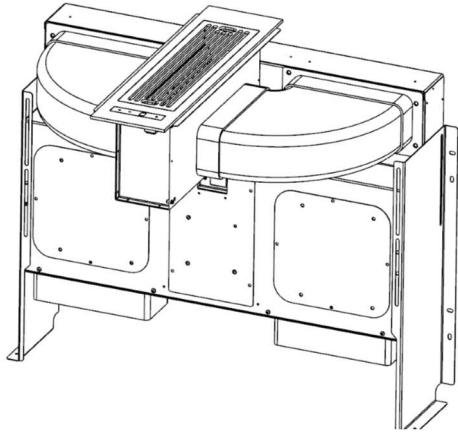

FRECAN

FLOW 2

CUT OUT: FLUSH MOUNTED