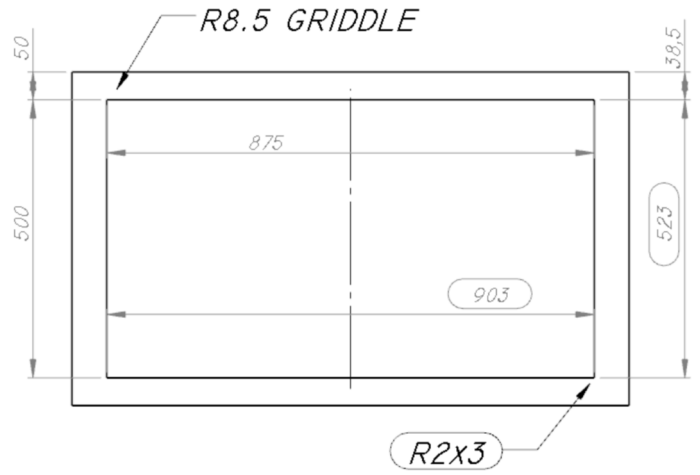

FRECAN

FLOW 2

CUT OUT: FLUSH MOUNTED